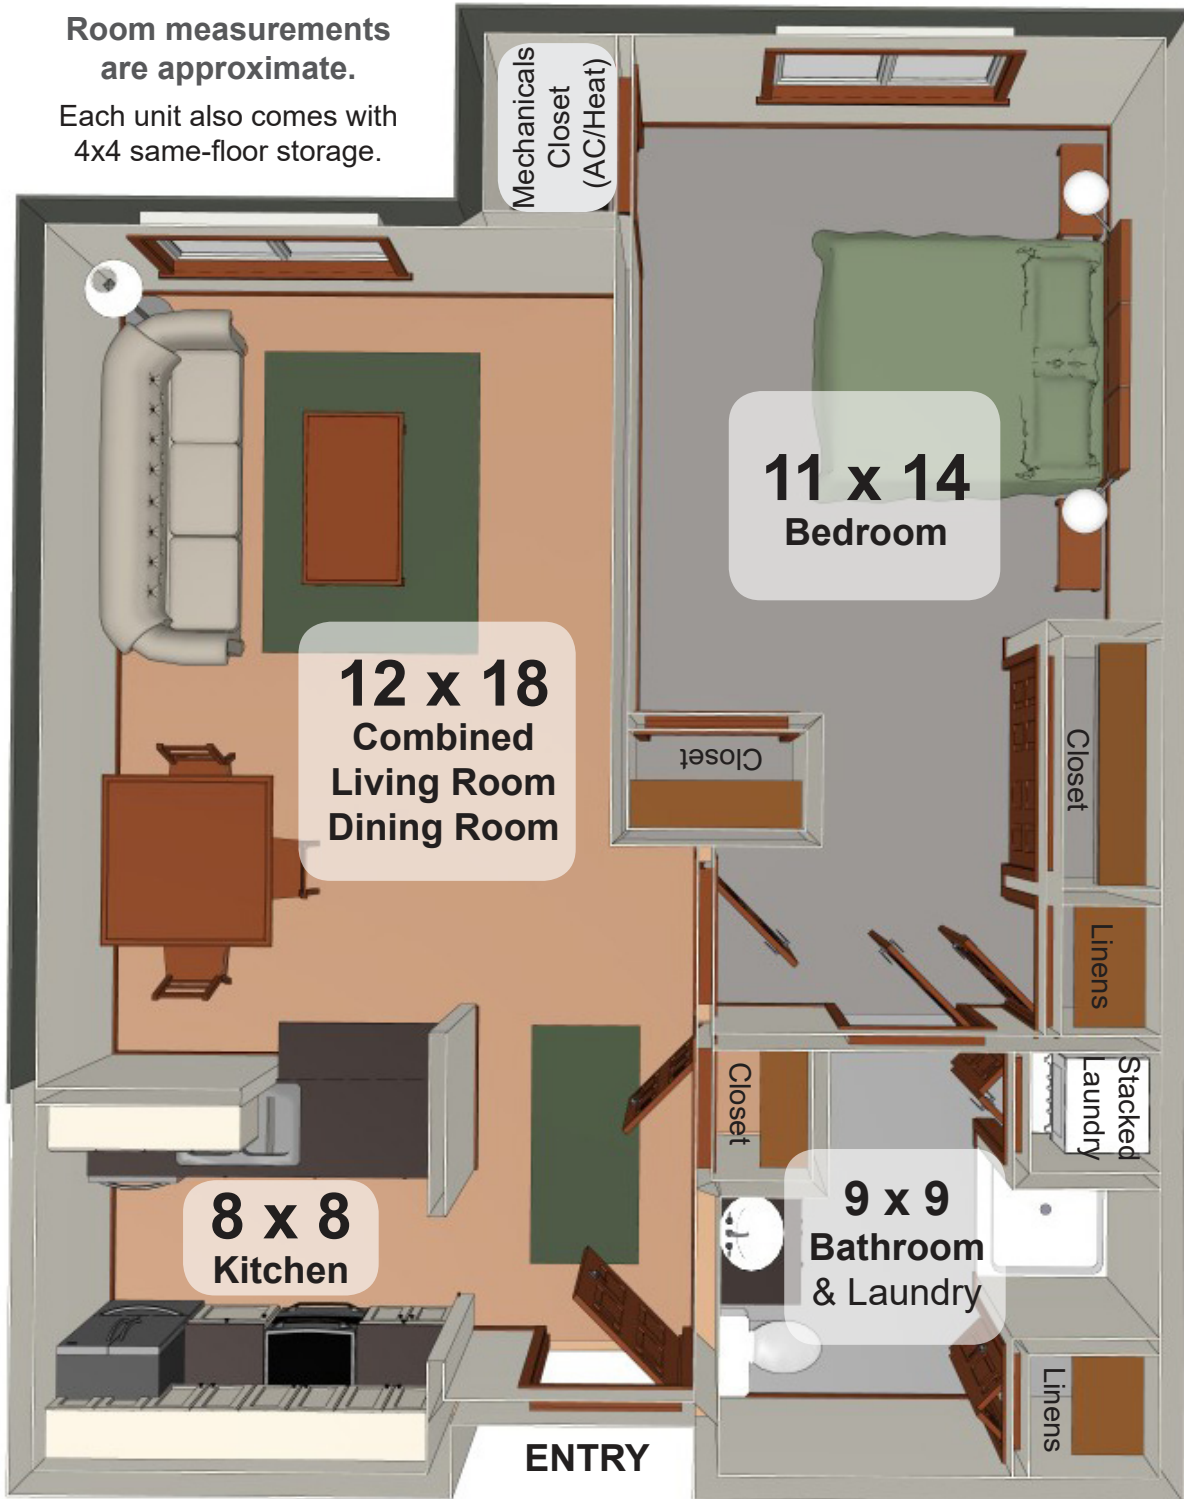

**Segoe Heights**  
**1 Bedroom Apartment**  
690 square feet

Room measurements are approximate.  
Each unit also comes with 4x4 same-floor storage.

Some units may be mirror images of this floorplan.

Finishes vary by unit.

## 1 Bedroom Apartment with Den

850 square feet

Room measurements are approximate.  
Each unit also comes with 4x4 same-floor storage.

Some units may be mirror images of this floorplan.

Finishes vary by unit.

**Segoe Heights**  
**2 Bedroom Apartment**  
975 square feet

Room measurements are approximate.

Each unit also comes with  
4x4 same-floor storage.

Some units may be mirror images of this floorplan.

Finishes vary by unit.

**Segoe Heights**  
**2 Bedroom Apartment**  
**with Balcony**  
975 square feet

Room measurements  
are approximate.

Each unit also comes with  
4x4 same-floor storage.

Some units may be mirror images of this floorplan.