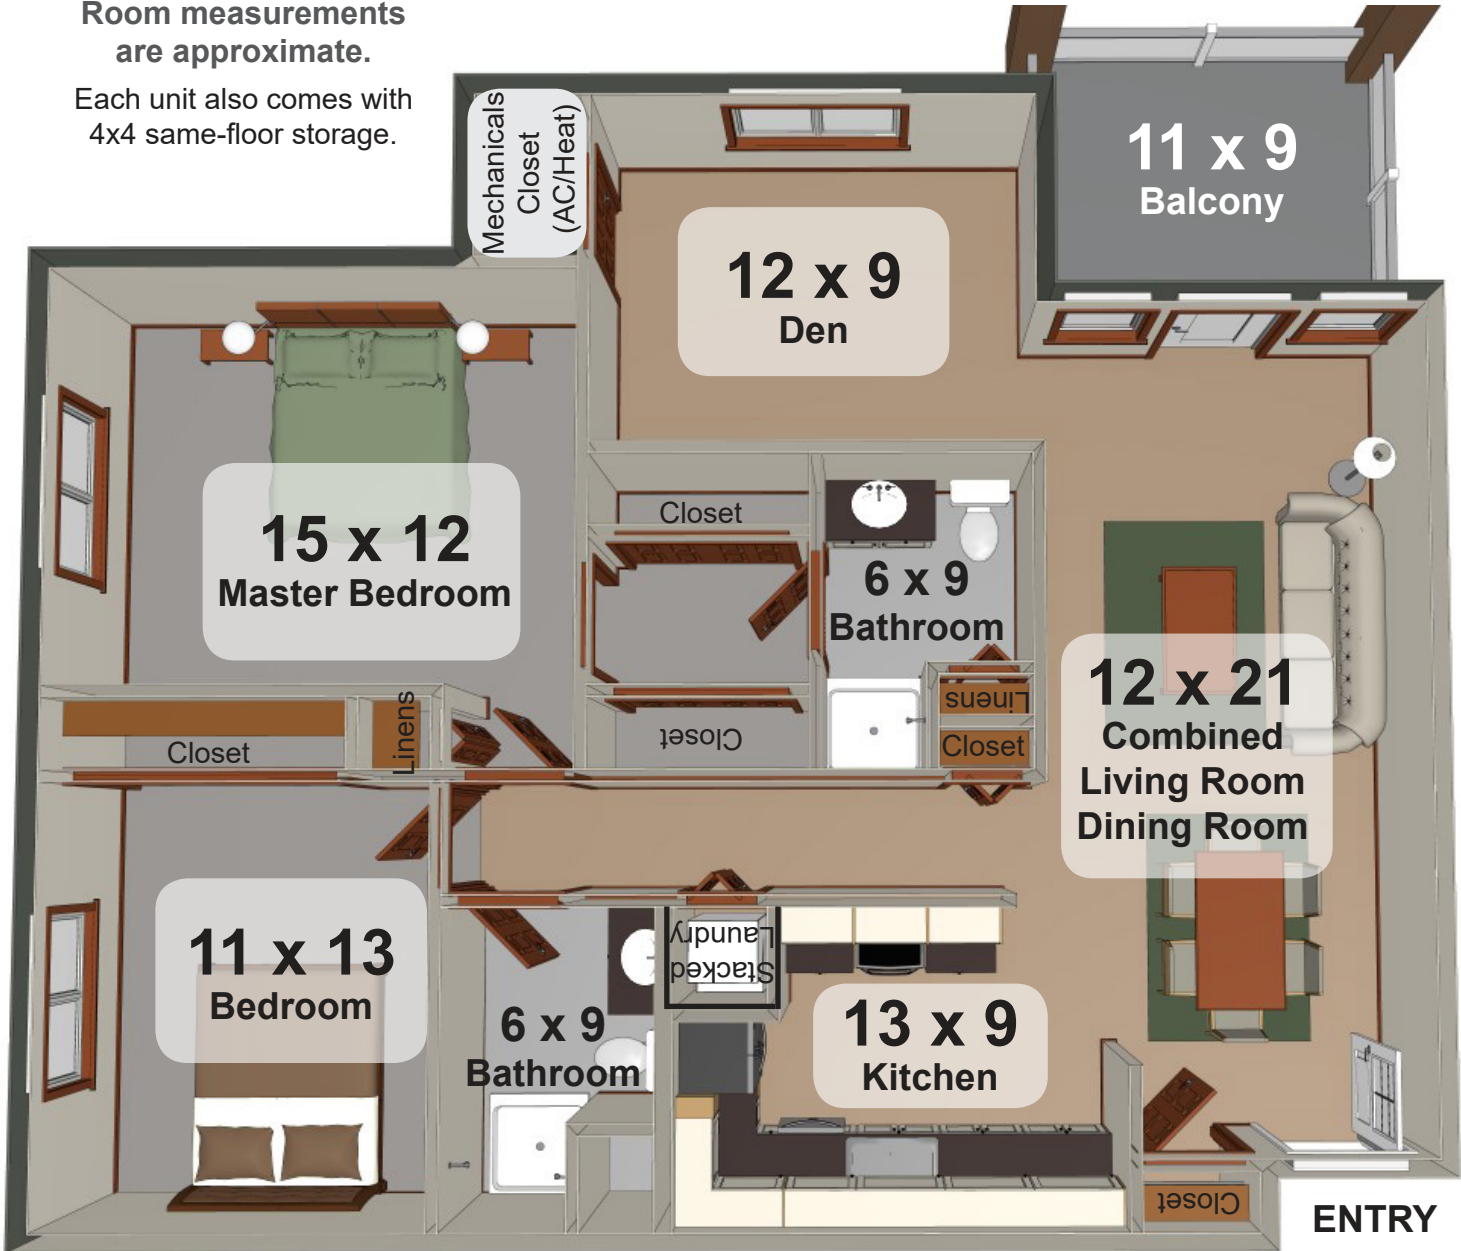

**Segoe Heights**  
**2 Bedroom Apartment**  
975 square feet

Room measurements are approximate.

Each unit also comes with  
4x4 same-floor storage.

Some units may be mirror images of this floorplan.

Finishes vary by unit.

**Segoe Heights**  
**2 Bedroom Apartment**  
**with Balcony**  
975 square feet

Room measurements  
are approximate.

Each unit also comes with  
4x4 same-floor storage.

Some units may be mirror images of this floorplan.

## 2 Bedroom Apartment with Den and Balcony

1,155 square feet

Room measurements are approximate.  
Each unit also comes with 4x4 same-floor storage.

Some units may be mirror images of this floorplan.

Finishes vary by unit.