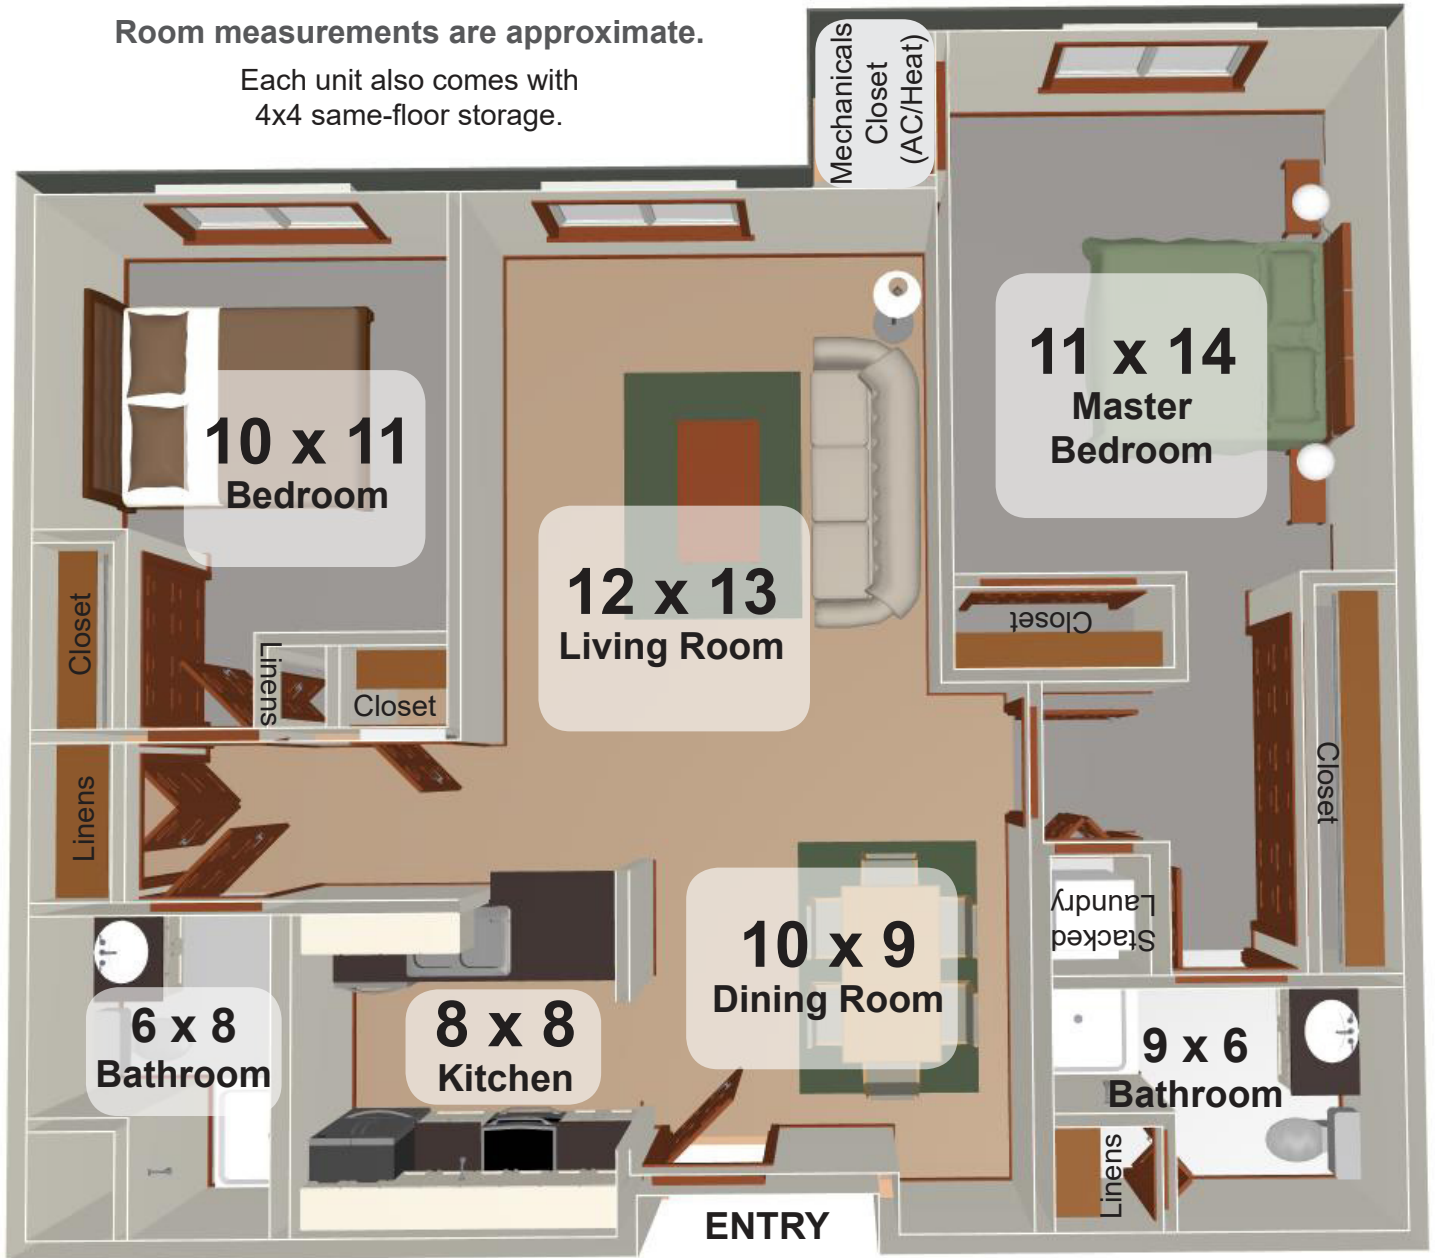

**Segoe Heights**  
**1 Bedroom Apartment**  
690 square feet

Room measurements are approximate.  
Each unit also comes with 4x4 same-floor storage.

Some units may be mirror images of this floorplan.

Finishes vary by unit.

## 1 Bedroom Apartment with Den

850 square feet

Room measurements are approximate.  
Each unit also comes with 4x4 same-floor storage.

Some units may be mirror images of this floorplan.

Finishes vary by unit.

**Segoe Heights**  
**2 Bedroom Apartment**  
975 square feet

Room measurements are approximate.

Each unit also comes with  
4x4 same-floor storage.

Some units may be mirror images of this floorplan.

Finishes vary by unit.

**Segoe Heights**  
**2 Bedroom Apartment**  
**with Balcony**  
975 square feet

Room measurements  
are approximate.

Each unit also comes with  
4x4 same-floor storage.

Some units may be mirror images of this floorplan.