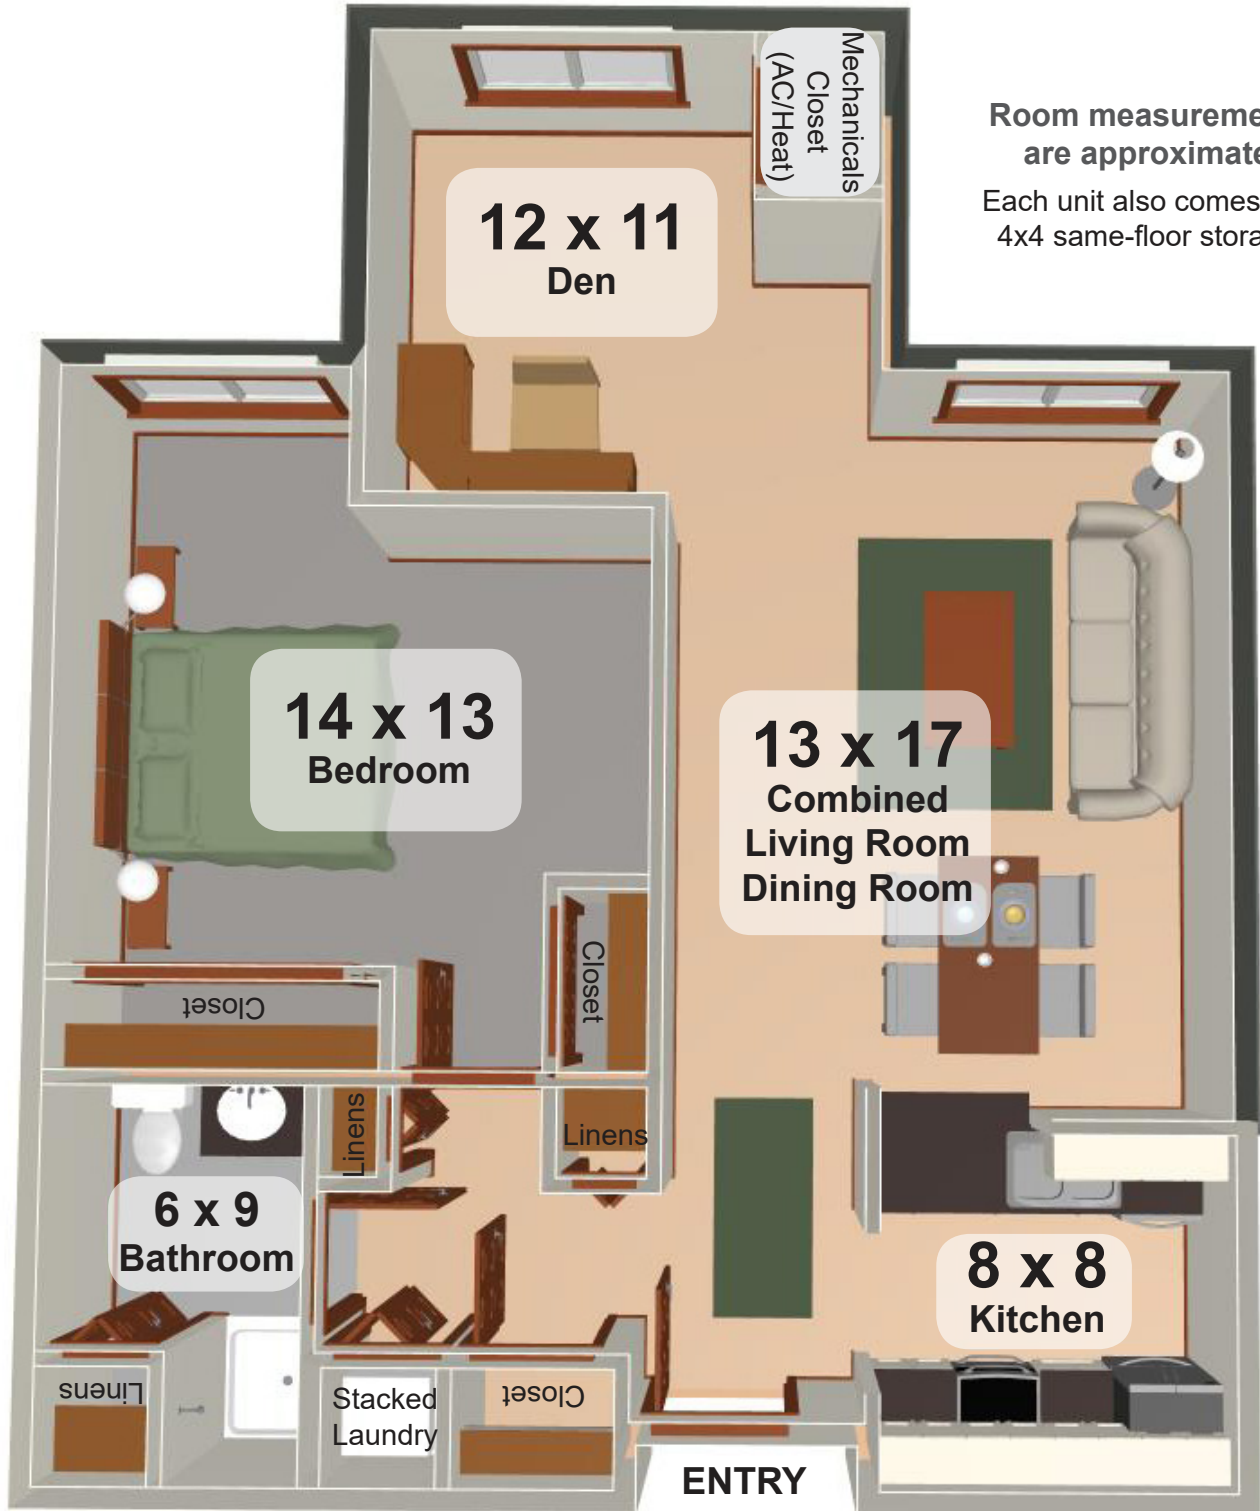

**Segoe Heights**  
**1 Bedroom Apartment**  
690 square feet

Room measurements are approximate.  
Each unit also comes with 4x4 same-floor storage.

Some units may be mirror images of this floorplan.

Finishes vary by unit.

## 1 Bedroom Apartment with Den

850 square feet

Room measurements are approximate.  
Each unit also comes with 4x4 same-floor storage.

Some units may be mirror images of this floorplan.

Finishes vary by unit.

**Segoe Heights**  
**2 Bedroom Apartment**  
975 square feet

Room measurements are approximate.

Each unit also comes with  
4x4 same-floor storage.

Some units may be mirror images of this floorplan.

Finishes vary by unit.

**Segoe Heights**  
**2 Bedroom Apartment**  
**with Balcony**  
975 square feet

Room measurements  
are approximate.

Each unit also comes with  
4x4 same-floor storage.

Some units may be mirror images of this floorplan.